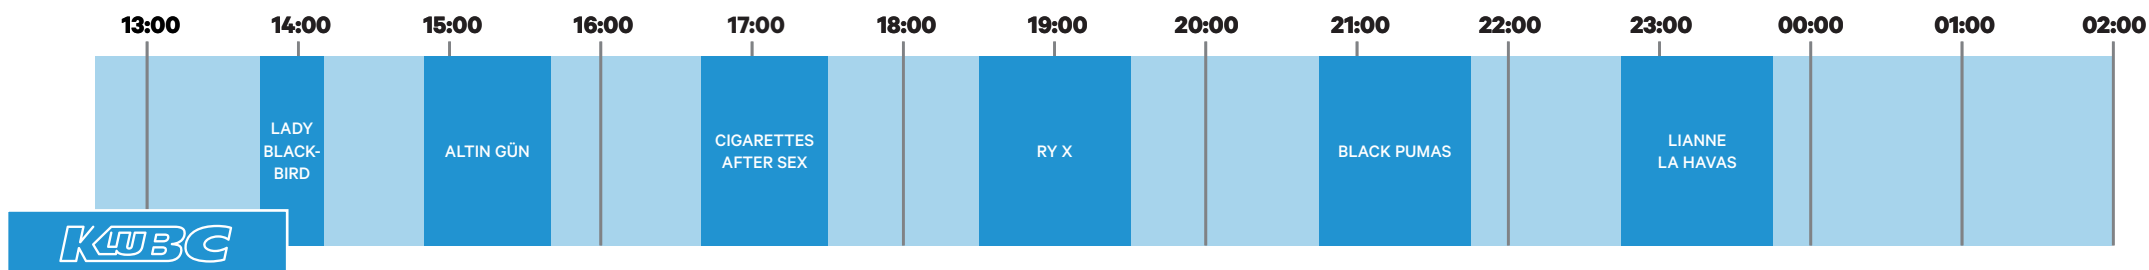

ROCK 2022 WERCHTER

30 JUNE - 3 JULY
FESTIVALPARK
WERCHTER
BELGIUM

THURSDAY 30 JUNE

DOORS OPEN AT 12 P.M. (noon) - LINE-UP AND SCHEDULE SUBJECT TO CHANGE

ROCK 2022 WERCHTER

30 JUNE - 3 JULY
FESTIVAL PARK
WERCHTER
BELGIUM

FRIDAY 1 JULY

DOORS OPEN AT 12 P.M. (noon) - LINE-UP AND SCHEDULE SUBJECT TO CHANGE

ROCK 2022 WERCHTER

30 JUNE - 3 JULY
FESTIVAL PARK
WERCHTER
BELGIUM

SATURDAY 2 JULY

DOORS OPEN AT 12 P.M. (noon) - LINE-UP AND SCHEDULE SUBJECT TO CHANGE

ROCK 2022 WERCHTER

30 JUNE - 3 JULY
FESTIVALPARK
WERCHTER
BELGIUM

SUNDAY 3 JULY

DOORS OPEN AT 12 P.M. (noon) - LINE-UP AND SCHEDULE SUBJECT TO CHANGE