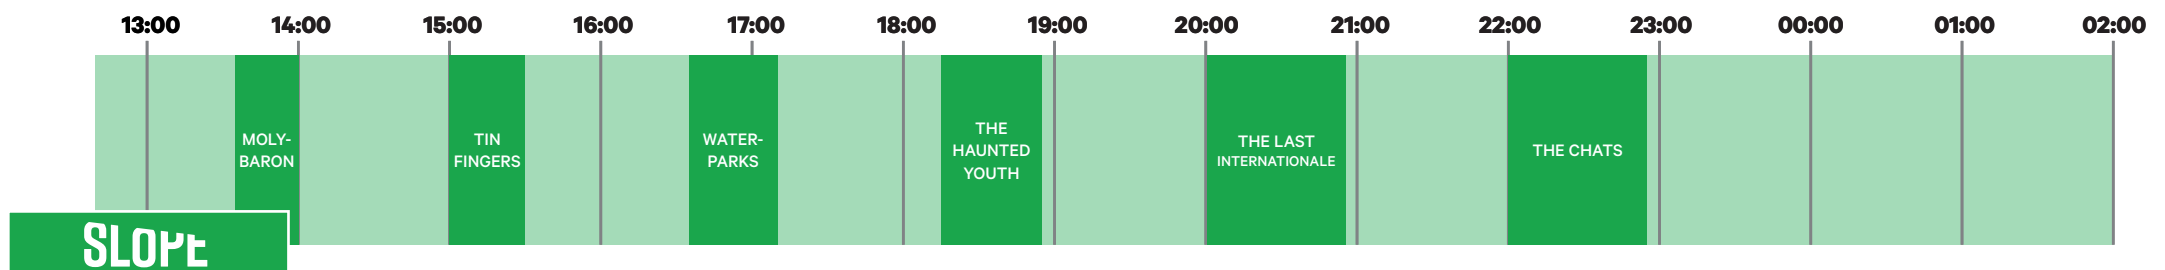

ROCK 2022 WERCHTER

30 JUNE - 3 JULY
FESTIVALPARK
WERCHTER
BELGIUM

THURSDAY 30 JUNE

DOORS OPEN AT 12 P.M. (noon) - LINE-UP AND SCHEDULE SUBJECT TO CHANGE

ROCK 2022 WERCHTER

30 JUNE - 3 JULY
FESTIVAL PARK
WERCHTER
BELGIUM

FRIDAY 1 JULY

DOORS OPEN AT 12 P.M. (noon) - LINE-UP AND SCHEDULE SUBJECT TO CHANGE

ROCK 2022 WERCHTER

30 JUNE - 3 JULY
FESTIVAL PARK
WERCHTER
BELGIUM

SATURDAY 2 JULY

DOORS OPEN AT 12 P.M. (noon) - LINE-UP AND SCHEDULE SUBJECT TO CHANGE

ROCK 2022 WERCHTER

30 JUNE - 3 JULY
FESTIVALPARK
WERCHTER
BELGIUM

SUNDAY 3 JULY

DOORS OPEN AT 12 P.M. (noon) - LINE-UP AND SCHEDULE SUBJECT TO CHANGE