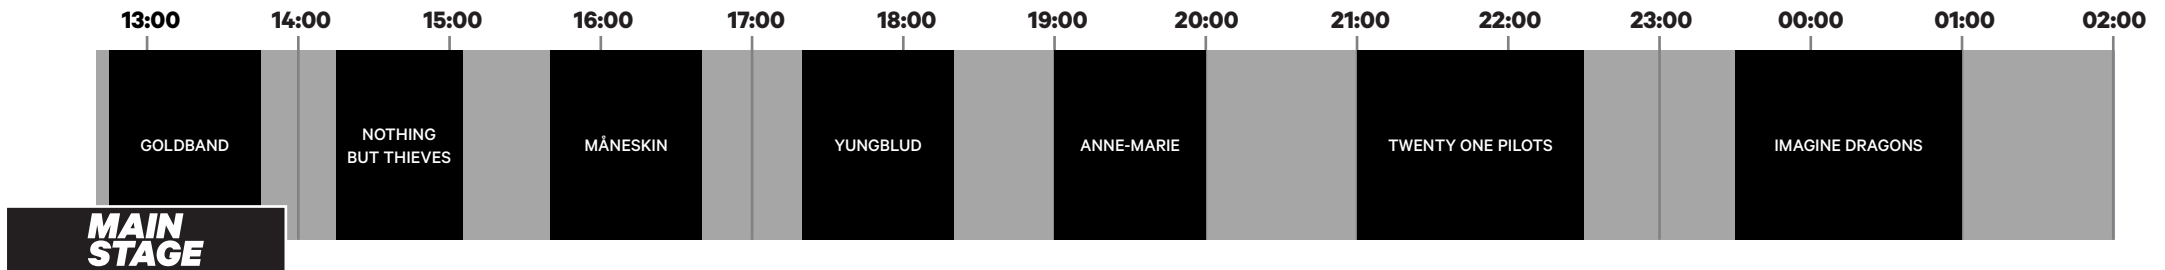

ROCK 2022 WERCHTER

30 JUNE - 3 JULY
FESTIVALPARK
WERCHTER
BELGIUM

THURSDAY 30 JUNE

DOORS OPEN AT 12 P.M. (noon) - LINE-UP AND SCHEDULE SUBJECT TO CHANGE

ROCK 2022 WERCHTER

30 JUNE - 3 JULY
FESTIVAL PARK
WERCHTER
BELGIUM

FRIDAY 1 JULY

DOORS OPEN AT 12 P.M. (noon) - LINE-UP AND SCHEDULE SUBJECT TO CHANGE

ROCK 2022 WERCHTER

30 JUNE - 3 JULY
FESTIVAL PARK
WERCHTER
BELGIUM

SATURDAY 2 JULY

DOORS OPEN AT 12 P.M. (noon) - LINE-UP AND SCHEDULE SUBJECT TO CHANGE

ROCK 2022 WERCHTER

30 JUNE - 3 JULY
FESTIVALPARK
WERCHTER
BELGIUM

SUNDAY 3 JULY

DOORS OPEN AT 12 P.M. (noon) - LINE-UP AND SCHEDULE SUBJECT TO CHANGE