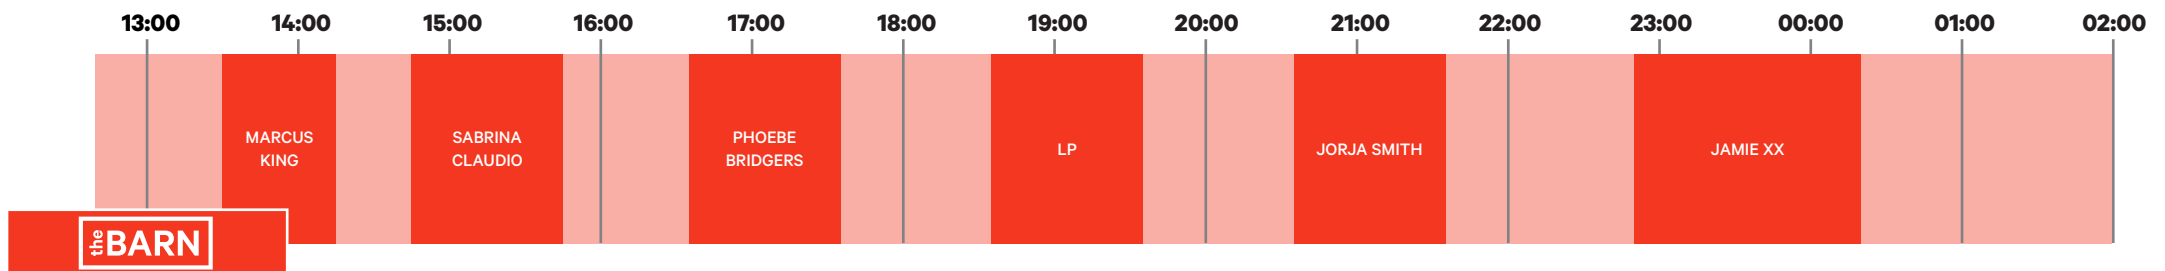

ROCK 2022 WERCHTER

30 JUNE - 3 JULY
FESTIVALPARK
WERCHTER
BELGIUM

THURSDAY 30 JUNE

DOORS OPEN AT 12 P.M. (noon) - LINE-UP AND SCHEDULE SUBJECT TO CHANGE

ROCK 2022 WERCHTER

30 JUNE - 3 JULY
FESTIVAL PARK
WERCHTER
BELGIUM

FRIDAY 1 JULY

DOORS OPEN AT 12 P.M. (noon) - LINE-UP AND SCHEDULE SUBJECT TO CHANGE

ROCK 2022 WERCHTER

30 JUNE - 3 JULY
FESTIVAL PARK
WERCHTER
BELGIUM

SATURDAY 2 JULY

DOORS OPEN AT 12 P.M. (noon) - LINE-UP AND SCHEDULE SUBJECT TO CHANGE

ROCK 2022 WERCHTER

30 JUNE - 3 JULY
FESTIVALPARK
WERCHTER
BELGIUM

SUNDAY 3 JULY

DOORS OPEN AT 12 P.M. (noon) - LINE-UP AND SCHEDULE SUBJECT TO CHANGE