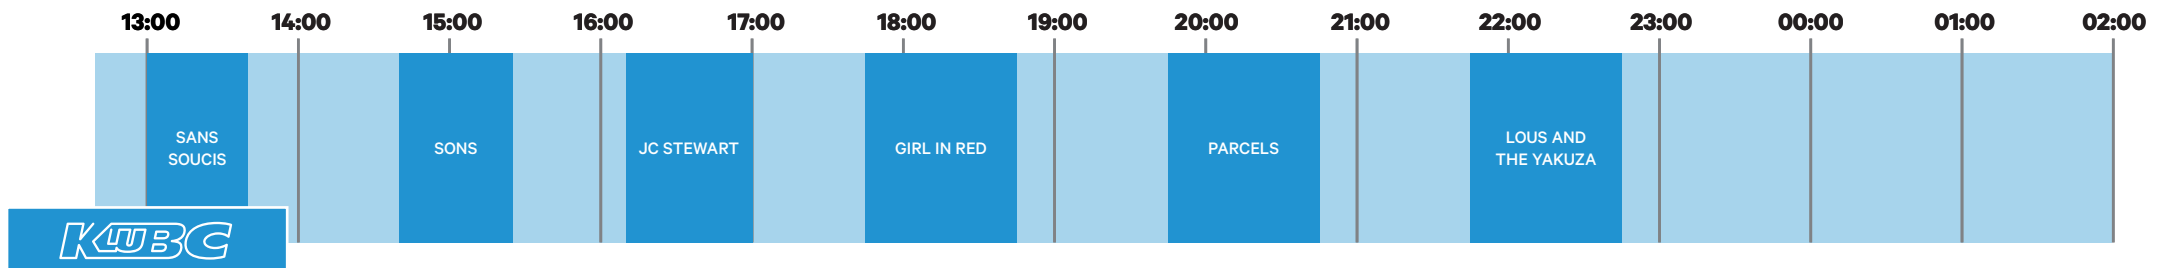

ROCK 2022 WERCHTER

30 JUNE - 3 JULY
FESTIVALPARK
WERCHTER
BELGIUM

THURSDAY 30 JUNE

DOORS OPEN AT 12 P.M. (noon) - LINE-UP AND SCHEDULE SUBJECT TO CHANGE

ROCK 2022 WERCHTER

30 JUNE - 3 JULY
FESTIVAL PARK
WERCHTER
BELGIUM

FRIDAY 1 JULY

DOORS OPEN AT 12 P.M. (noon) - LINE-UP AND SCHEDULE SUBJECT TO CHANGE

ROCK 2022 WERCHTER

30 JUNE - 3 JULY
FESTIVAL PARK
WERCHTER
BELGIUM

SATURDAY 2 JULY

DOORS OPEN AT 12 P.M. (noon) - LINE-UP AND SCHEDULE SUBJECT TO CHANGE

ROCK 2022 WERCHTER

30 JUNE - 3 JULY
FESTIVALPARK
WERCHTER
BELGIUM

SUNDAY 3 JULY

DOORS OPEN AT 12 P.M. (noon) - LINE-UP AND SCHEDULE SUBJECT TO CHANGE