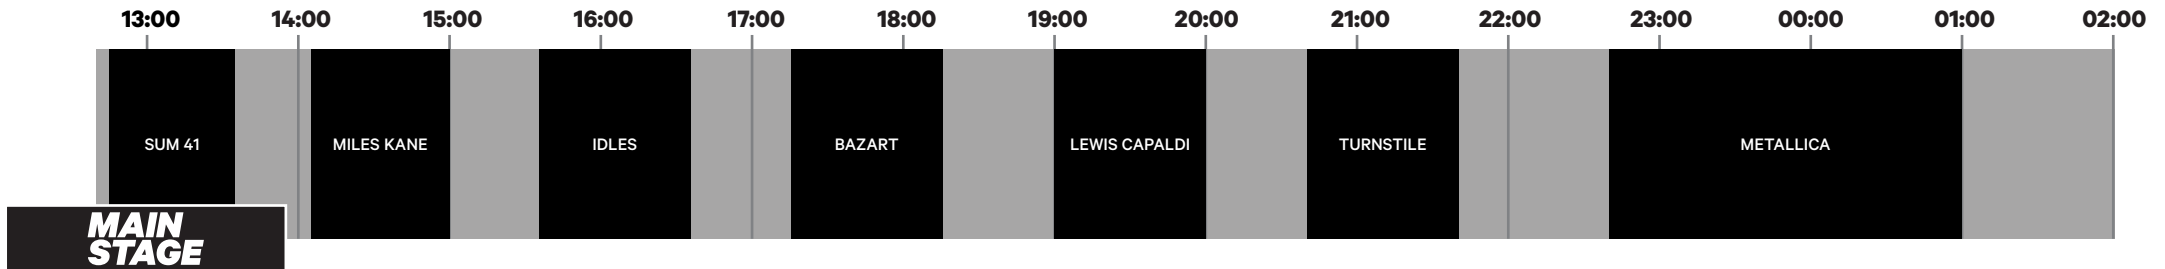

ROCK 2022 WERCHTER

30 JUNE - 3 JULY
FESTIVALPARK
WERCHTER
BELGIUM

THURSDAY 30 JUNE

DOORS OPEN AT 12 P.M. (noon) - LINE-UP AND SCHEDULE SUBJECT TO CHANGE

ROCK 2022 WERCHTER

30 JUNE - 3 JULY
FESTIVAL PARK
WERCHTER
BELGIUM

FRIDAY 1 JULY

DOORS OPEN AT 12 P.M. (noon) - LINE-UP AND SCHEDULE SUBJECT TO CHANGE

ROCK 2022 WERCHTER

30 JUNE - 3 JULY
FESTIVAL PARK
WERCHTER
BELGIUM

SATURDAY 2 JULY

DOORS OPEN AT 12 P.M. (noon) - LINE-UP AND SCHEDULE SUBJECT TO CHANGE

ROCK 2022 WERCHTER

30 JUNE - 3 JULY
FESTIVALPARK
WERCHTER
BELGIUM

SUNDAY 3 JULY

DOORS OPEN AT 12 P.M. (noon) - LINE-UP AND SCHEDULE SUBJECT TO CHANGE