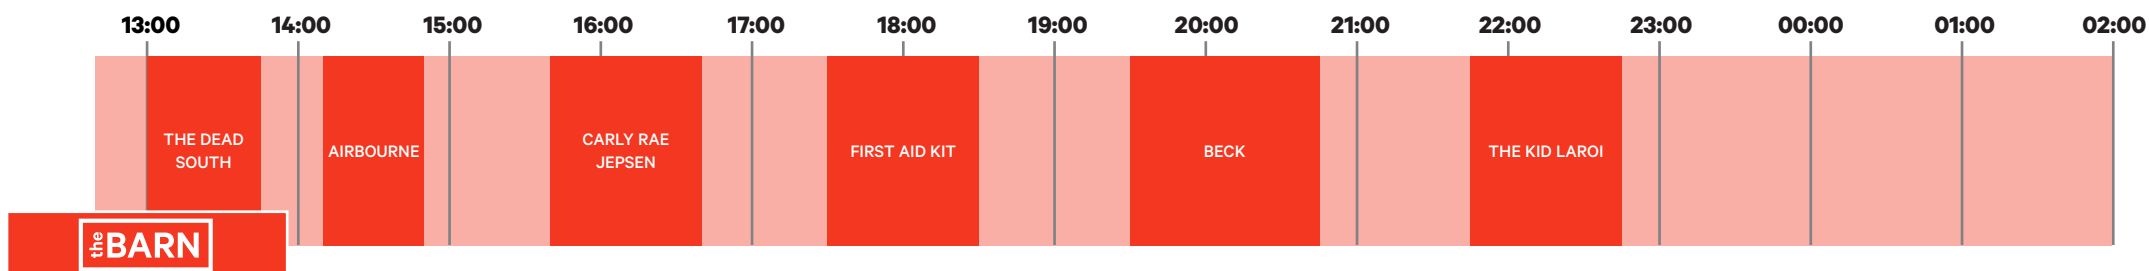

ROCK 2022 WERCHTER

30 JUNE - 3 JULY
FESTIVALPARK
WERCHTER
BELGIUM

THURSDAY 30 JUNE

DOORS OPEN AT 12 P.M. (noon) - LINE-UP AND SCHEDULE SUBJECT TO CHANGE

ROCK 2022 WERCHTER

30 JUNE - 3 JULY
FESTIVAL PARK
WERCHTER
BELGIUM

FRIDAY 1 JULY

DOORS OPEN AT 12 P.M. (noon) - LINE-UP AND SCHEDULE SUBJECT TO CHANGE

ROCK 2022 WERCHTER

30 JUNE - 3 JULY
FESTIVAL PARK
WERCHTER
BELGIUM

SATURDAY 2 JULY

DOORS OPEN AT 12 P.M. (noon) - LINE-UP AND SCHEDULE SUBJECT TO CHANGE

ROCK 2022 WERCHTER

30 JUNE - 3 JULY
FESTIVALPARK
WERCHTER
BELGIUM

SUNDAY 3 JULY

DOORS OPEN AT 12 P.M. (noon) - LINE-UP AND SCHEDULE SUBJECT TO CHANGE