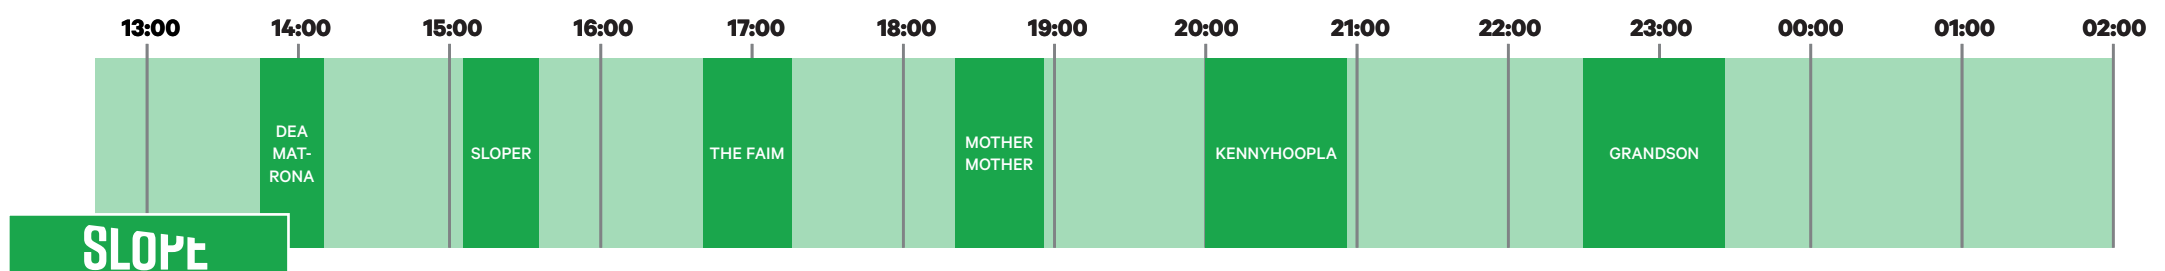

ROCK 2022 WERCHTER

30 JUNE - 3 JULY
FESTIVALPARK
WERCHTER
BELGIUM

THURSDAY 30 JUNE

DOORS OPEN AT 12 P.M. (noon) - LINE-UP AND SCHEDULE SUBJECT TO CHANGE

ROCK 2022 WERCHTER

30 JUNE - 3 JULY
FESTIVAL PARK
WERCHTER
BELGIUM

FRIDAY 1 JULY

DOORS OPEN AT 12 P.M. (noon) - LINE-UP AND SCHEDULE SUBJECT TO CHANGE

ROCK 2022 WERCHTER

30 JUNE - 3 JULY
FESTIVAL PARK
WERCHTER
BELGIUM

SATURDAY 2 JULY

DOORS OPEN AT 12 P.M. (noon) - LINE-UP AND SCHEDULE SUBJECT TO CHANGE

ROCK 2022 WERCHTER

30 JUNE - 3 JULY
FESTIVALPARK
WERCHTER
BELGIUM

SUNDAY 3 JULY

DOORS OPEN AT 12 P.M. (noon) - LINE-UP AND SCHEDULE SUBJECT TO CHANGE