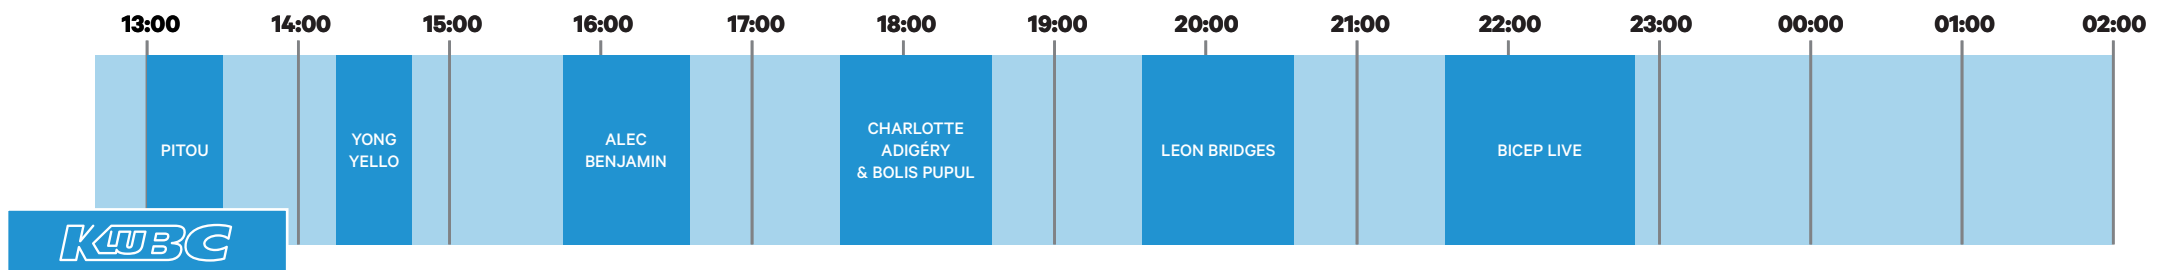

ROCK 2022 WERCHTER

30 JUNE - 3 JULY
FESTIVALPARK
WERCHTER
BELGIUM

THURSDAY 30 JUNE

DOORS OPEN AT 12 P.M. (noon) - LINE-UP AND SCHEDULE SUBJECT TO CHANGE

ROCK 2022 WERCHTER

30 JUNE - 3 JULY
FESTIVAL PARK
WERCHTER
BELGIUM

FRIDAY 1 JULY

DOORS OPEN AT 12 P.M. (noon) - LINE-UP AND SCHEDULE SUBJECT TO CHANGE

ROCK 2022 WERCHTER

30 JUNE - 3 JULY
FESTIVAL PARK
WERCHTER
BELGIUM

SATURDAY 2 JULY

DOORS OPEN AT 12 P.M. (noon) - LINE-UP AND SCHEDULE SUBJECT TO CHANGE

ROCK 2022 WERCHTER

30 JUNE - 3 JULY
FESTIVALPARK
WERCHTER
BELGIUM

SUNDAY 3 JULY

DOORS OPEN AT 12 P.M. (noon) - LINE-UP AND SCHEDULE SUBJECT TO CHANGE