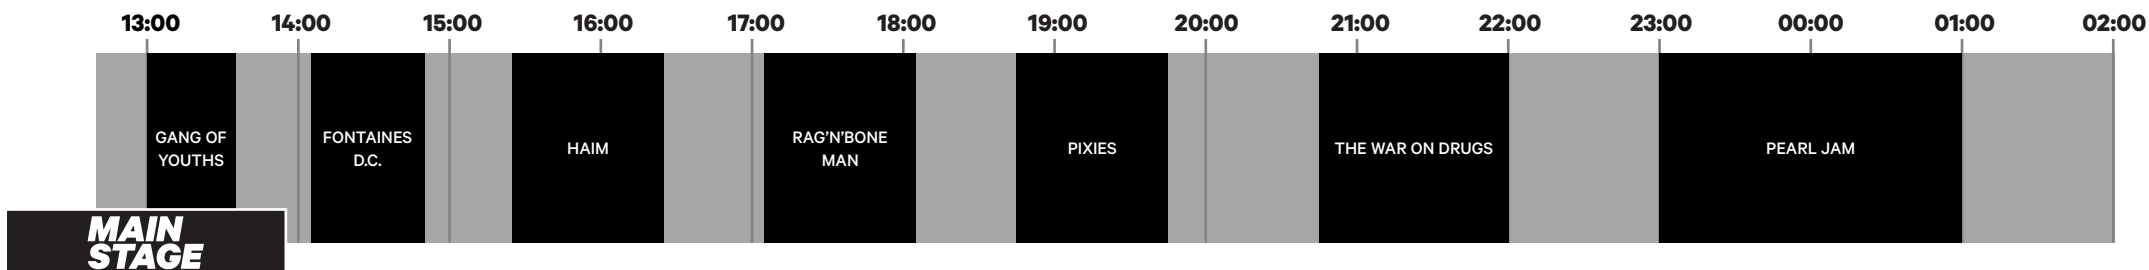

ROCK 2022 WERCHTER

30 JUNE - 3 JULY
FESTIVALPARK
WERCHTER
BELGIUM

THURSDAY 30 JUNE

DOORS OPEN AT 12 P.M. (noon) - LINE-UP AND SCHEDULE SUBJECT TO CHANGE

ROCK 2022 WERCHTER

30 JUNE - 3 JULY
FESTIVAL PARK
WERCHTER
BELGIUM

FRIDAY 1 JULY

DOORS OPEN AT 12 P.M. (noon) - LINE-UP AND SCHEDULE SUBJECT TO CHANGE

ROCK 2022 WERCHTER

30 JUNE - 3 JULY
FESTIVAL PARK
WERCHTER
BELGIUM

SATURDAY 2 JULY

DOORS OPEN AT 12 P.M. (noon) - LINE-UP AND SCHEDULE SUBJECT TO CHANGE

ROCK 2022 WERCHTER

30 JUNE - 3 JULY
FESTIVALPARK
WERCHTER
BELGIUM

SUNDAY 3 JULY

DOORS OPEN AT 12 P.M. (noon) - LINE-UP AND SCHEDULE SUBJECT TO CHANGE