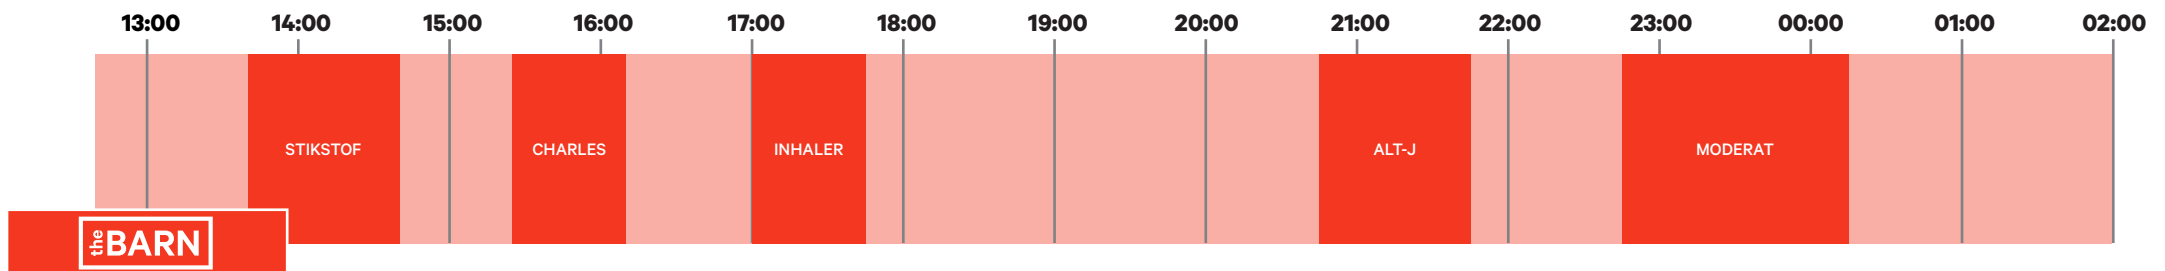

ROCK 2022 WERCHTER

30 JUNE - 3 JULY
FESTIVALPARK
WERCHTER
BELGIUM

THURSDAY 30 JUNE

DOORS OPEN AT 12 P.M. (noon) - LINE-UP AND SCHEDULE SUBJECT TO CHANGE

ROCK 2022 WERCHTER

30 JUNE - 3 JULY
FESTIVAL PARK
WERCHTER
BELGIUM

FRIDAY 1 JULY

DOORS OPEN AT 12 P.M. (noon) - LINE-UP AND SCHEDULE SUBJECT TO CHANGE

ROCK 2022 WERCHTER

30 JUNE - 3 JULY
FESTIVAL PARK
WERCHTER
BELGIUM

SATURDAY 2 JULY

DOORS OPEN AT 12 P.M. (noon) - LINE-UP AND SCHEDULE SUBJECT TO CHANGE

ROCK 2022 WERCHTER

30 JUNE - 3 JULY
FESTIVALPARK
WERCHTER
BELGIUM

SUNDAY 3 JULY

DOORS OPEN AT 12 P.M. (noon) - LINE-UP AND SCHEDULE SUBJECT TO CHANGE