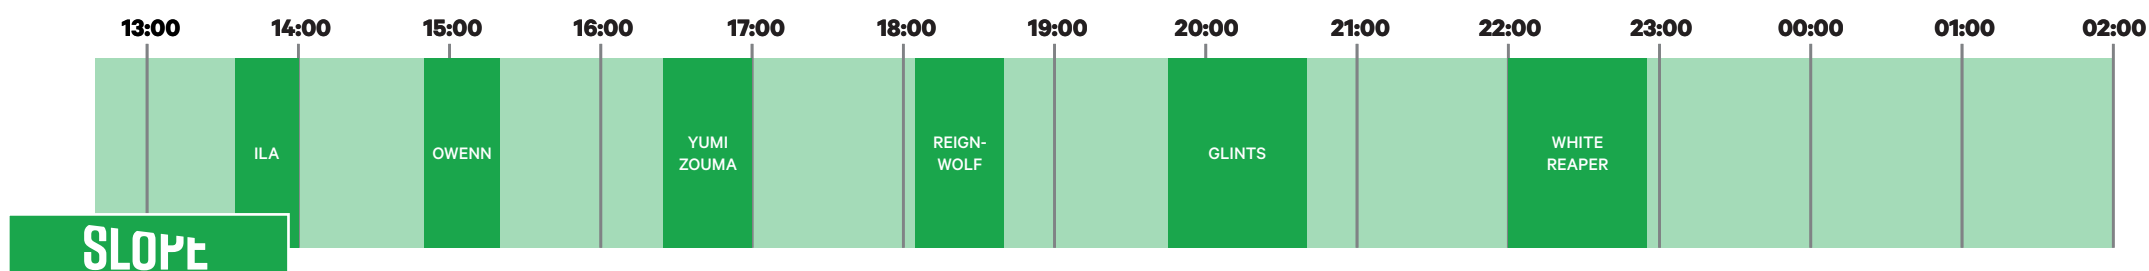

ROCK 2022 WERCHTER

30 JUNE - 3 JULY
FESTIVALPARK
WERCHTER
BELGIUM

THURSDAY 30 JUNE

DOORS OPEN AT 12 P.M. (noon) - LINE-UP AND SCHEDULE SUBJECT TO CHANGE

ROCK 2022 WERCHTER

30 JUNE - 3 JULY
FESTIVAL PARK
WERCHTER
BELGIUM

FRIDAY 1 JULY

DOORS OPEN AT 12 P.M. (noon) - LINE-UP AND SCHEDULE SUBJECT TO CHANGE

ROCK 2022 WERCHTER

30 JUNE - 3 JULY
FESTIVAL PARK
WERCHTER
BELGIUM

SATURDAY 2 JULY

DOORS OPEN AT 12 P.M. (noon) - LINE-UP AND SCHEDULE SUBJECT TO CHANGE

ROCK 2022 WERCHTER

30 JUNE - 3 JULY
FESTIVALPARK
WERCHTER
BELGIUM

SUNDAY 3 JULY

DOORS OPEN AT 12 P.M. (noon) - LINE-UP AND SCHEDULE SUBJECT TO CHANGE