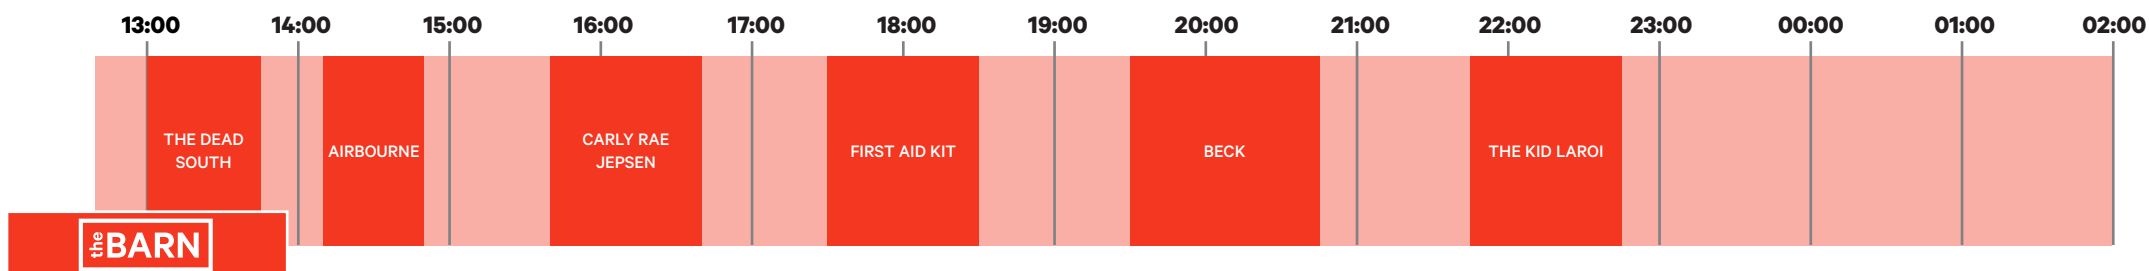

# ROCK 2022 WERCHTER

30 JUNE - 3 JULY  
FESTIVALPARK  
WERCHTER  
BELGIUM

# THURSDAY 30 JUNE

DOORS OPEN AT 12 P.M. (noon) - LINE-UP AND SCHEDULE SUBJECT TO CHANGE

# ROCK 2022 WERCHTER

30 JUNE - 3 JULY  
FESTIVAL PARK  
WERCHTER  
BELGIUM

# SUNDAY 3 JULY

DOORS OPEN AT 12 P.M. (noon) - LINE-UP AND SCHEDULE SUBJECT TO CHANGE