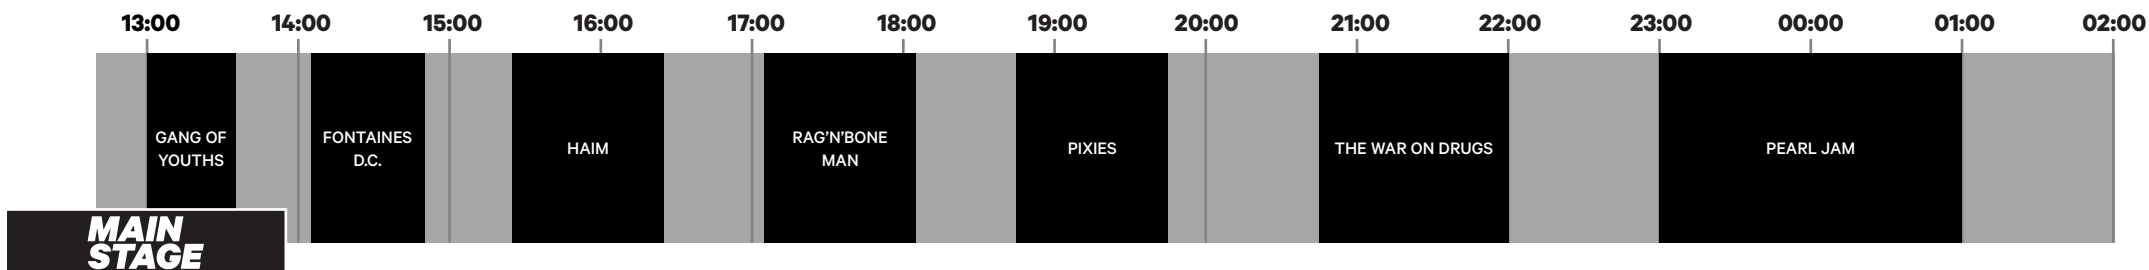

# THURSDAY 30 JUNE

DOORS OPEN AT 12 P.M. (noon) - LINE-UP AND SCHEDULE SUBJECT TO CHANGE

# FRIDAY 1 JULY

DOORS OPEN AT 12 P.M. (noon) - LINE-UP AND SCHEDULE SUBJECT TO CHANGE

# SATURDAY 2 JULY

DOORS OPEN AT 12 P.M. (noon) - LINE-UP AND SCHEDULE SUBJECT TO CHANGE

# SUNDAY 3 JULY

DOORS OPEN AT 12 P.M. (noon) - LINE-UP AND SCHEDULE SUBJECT TO CHANGE