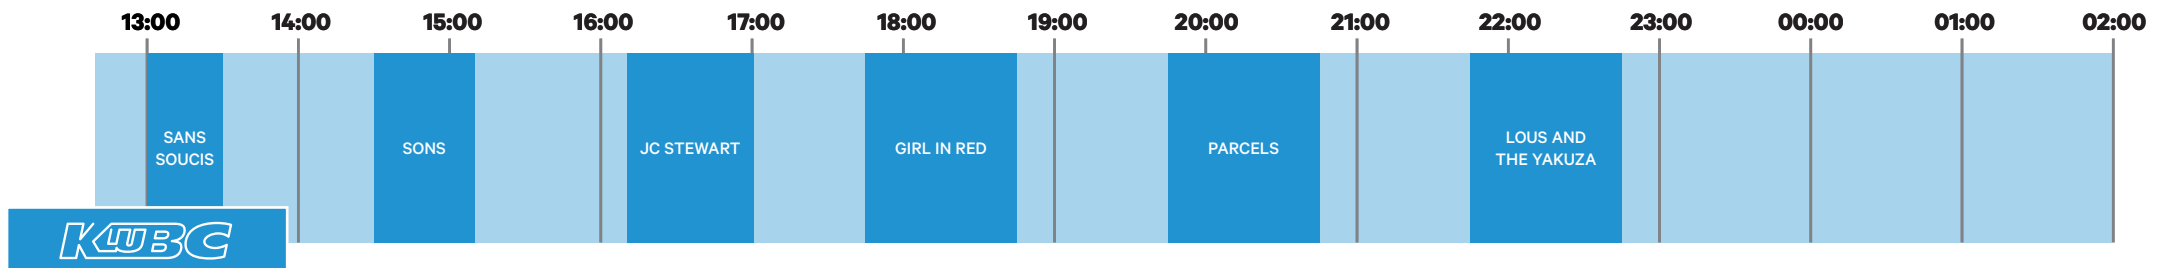

# THURSDAY 30 JUNE

DOORS OPEN AT 12 P.M. (noon) - LINE-UP AND SCHEDULE SUBJECT TO CHANGE

# ROCK 2022 WERCHTER

30 JUNE - 3 JULY  
FESTIVAL PARK  
WERCHTER  
BELGIUM

# FRIDAY 1 JULY

DOORS OPEN AT 12 P.M. (noon) - LINE-UP AND SCHEDULE SUBJECT TO CHANGE

# SUNDAY 3 JULY

DOORS OPEN AT 12 P.M. (noon) - LINE-UP AND SCHEDULE SUBJECT TO CHANGE