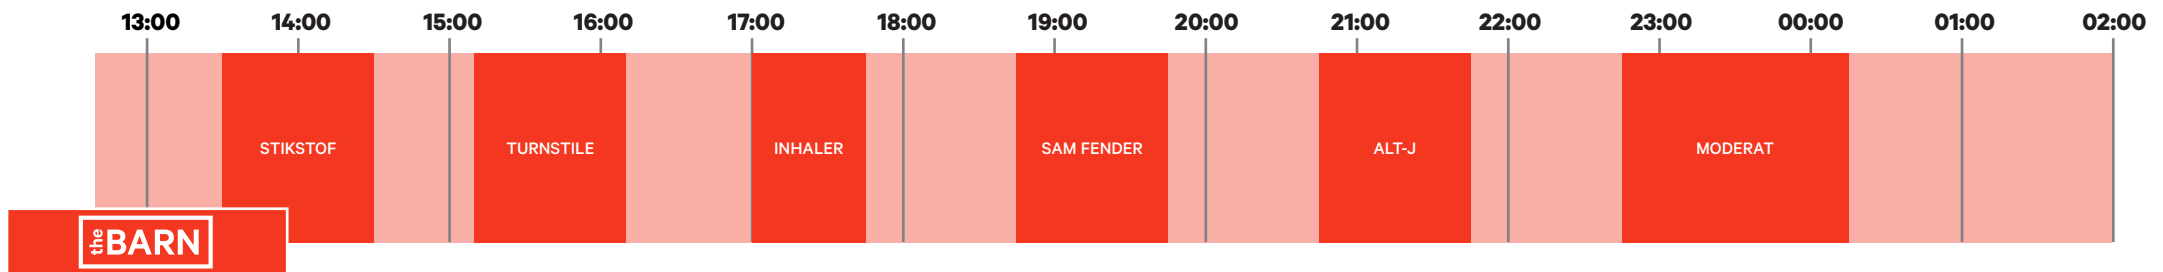

ROCK 2022 WERCHTER

30 JUNE - 3 JULY
FESTIVAL PARK
WERCHTER
BELGIUM

FRIDAY 1 JULY

DOORS OPEN AT 12 P.M. (noon) - LINE-UP AND SCHEDULE SUBJECT TO CHANGE