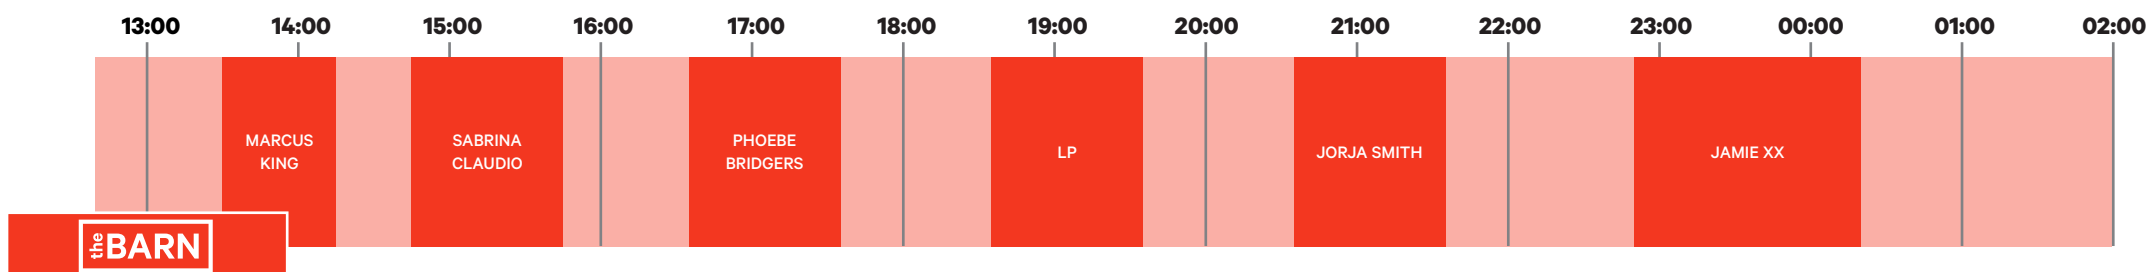

# FRIDAY 1 JULY

DOORS OPEN AT 12 P.M. (noon) - LINE-UP AND SCHEDULE SUBJECT TO CHANGE

# SATURDAY 2 JULY

DOORS OPEN AT 12 P.M. (noon) - LINE-UP AND SCHEDULE SUBJECT TO CHANGE

# SUNDAY 3 JULY

DOORS OPEN AT 12 P.M. (noon) - LINE-UP AND SCHEDULE SUBJECT TO CHANGE