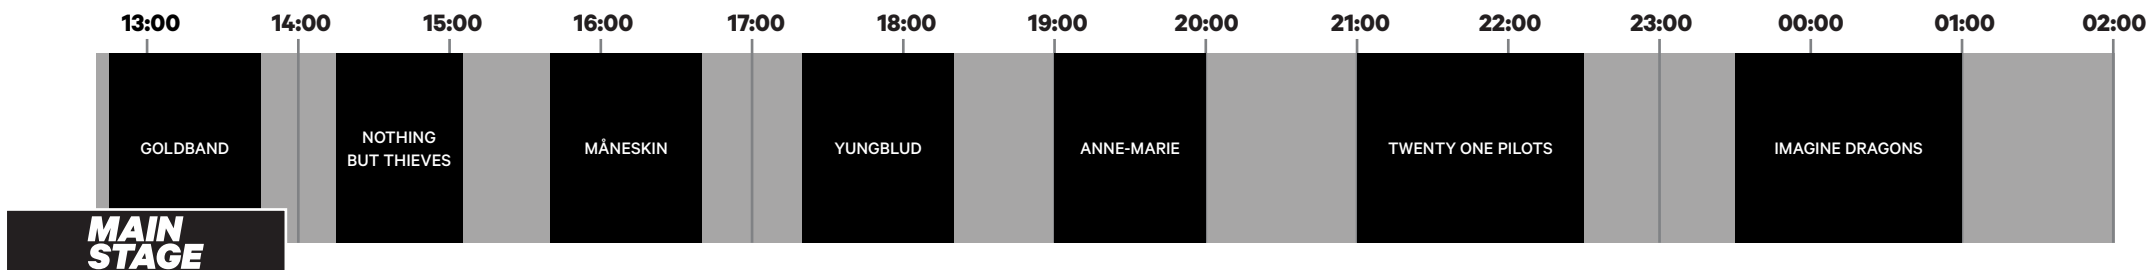

# THURSDAY 30 JUNE

DOORS OPEN AT 12 P.M. (noon) - LINE-UP AND SCHEDULE SUBJECT TO CHANGE

# FRIDAY 1 JULY

DOORS OPEN AT 12 P.M. (noon) - LINE-UP AND SCHEDULE SUBJECT TO CHANGE

# SATURDAY 2 JULY

DOORS OPEN AT 12 P.M. (noon) - LINE-UP AND SCHEDULE SUBJECT TO CHANGE

# SUNDAY 3 JULY

DOORS OPEN AT 12 P.M. (noon) - LINE-UP AND SCHEDULE SUBJECT TO CHANGE