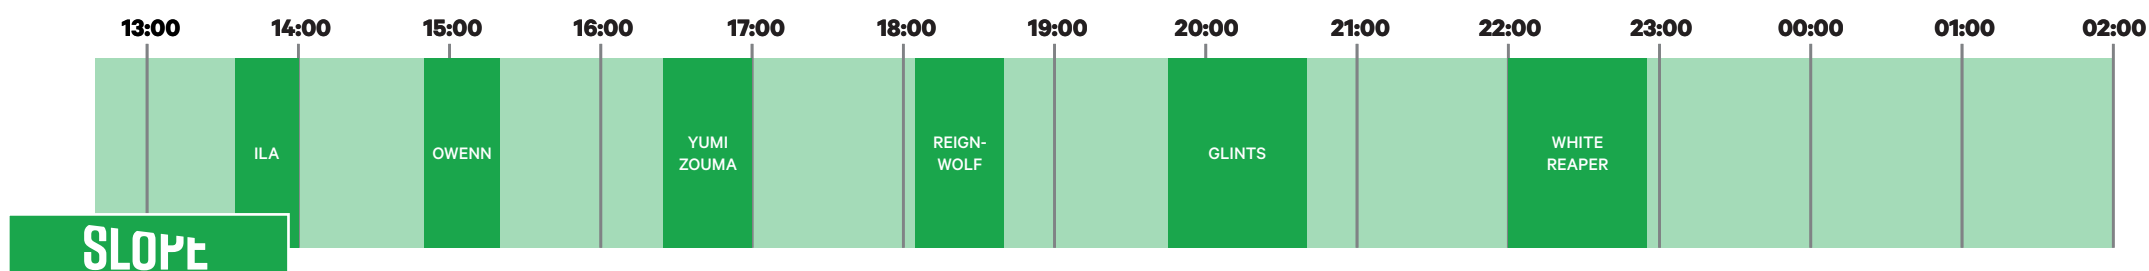

# ROCK 2022 WERCHTER

30 JUNE - 3 JULY  
FESTIVALPARK  
WERCHTER  
BELGIUM

# THURSDAY 30 JUNE

DOORS OPEN AT 12 P.M. (noon) - LINE-UP AND SCHEDULE SUBJECT TO CHANGE

# FRIDAY 1 JULY

DOORS OPEN AT 12 P.M. (noon) - LINE-UP AND SCHEDULE SUBJECT TO CHANGE

# SUNDAY 3 JULY

DOORS OPEN AT 12 P.M. (noon) - LINE-UP AND SCHEDULE SUBJECT TO CHANGE