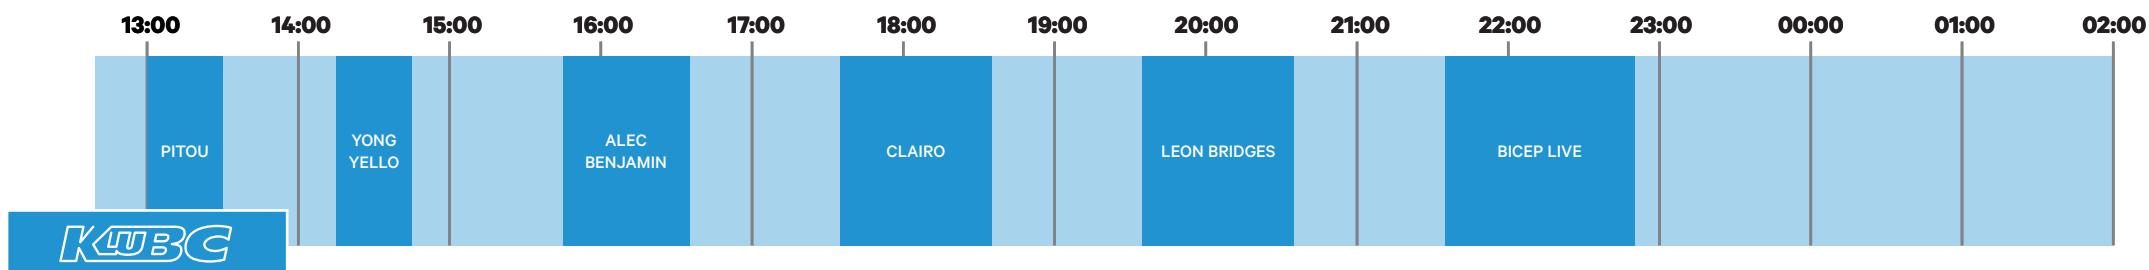

ROCK 2022 WERCHTER

30 JUNE - 3 JULY
FESTIVALPARK
WERCHTER
BELGIUM

SATURDAY 2 JULY

DOORS OPEN AT 12 P.M. (noon) - LINE-UP AND SCHEDULE SUBJECT TO CHANGE