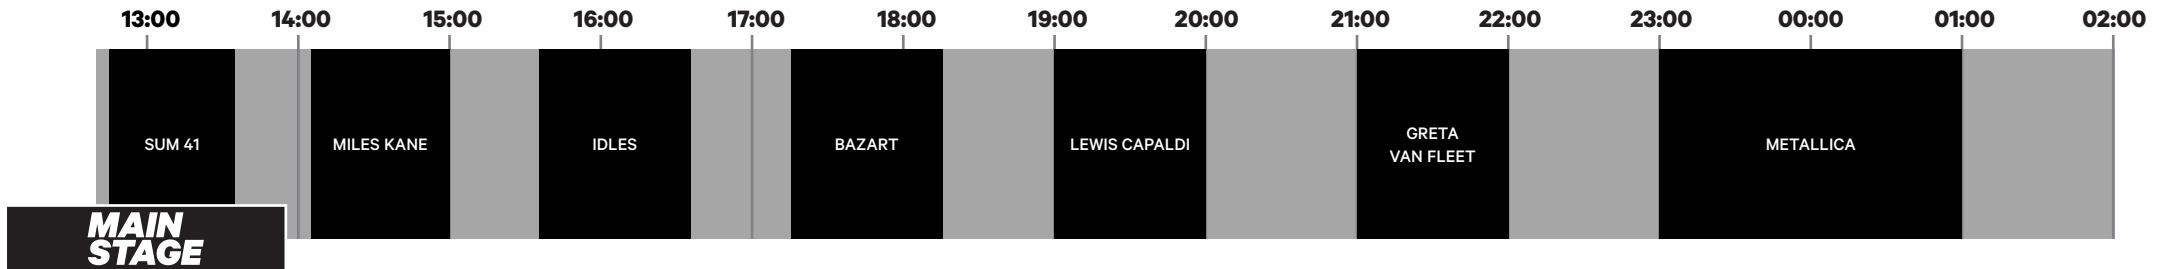

# THURSDAY 30 JUNE

DOORS OPEN AT 12 P.M. (noon) - LINE-UP AND SCHEDULE SUBJECT TO CHANGE

# FRIDAY 1 JULY

DOORS OPEN AT 12 P.M. (noon) - LINE-UP AND SCHEDULE SUBJECT TO CHANGE

# SATURDAY 2 JULY

DOORS OPEN AT 12 P.M. (noon) - LINE-UP AND SCHEDULE SUBJECT TO CHANGE

# SUNDAY 3 JULY

DOORS OPEN AT 12 P.M. (noon) - LINE-UP AND SCHEDULE SUBJECT TO CHANGE