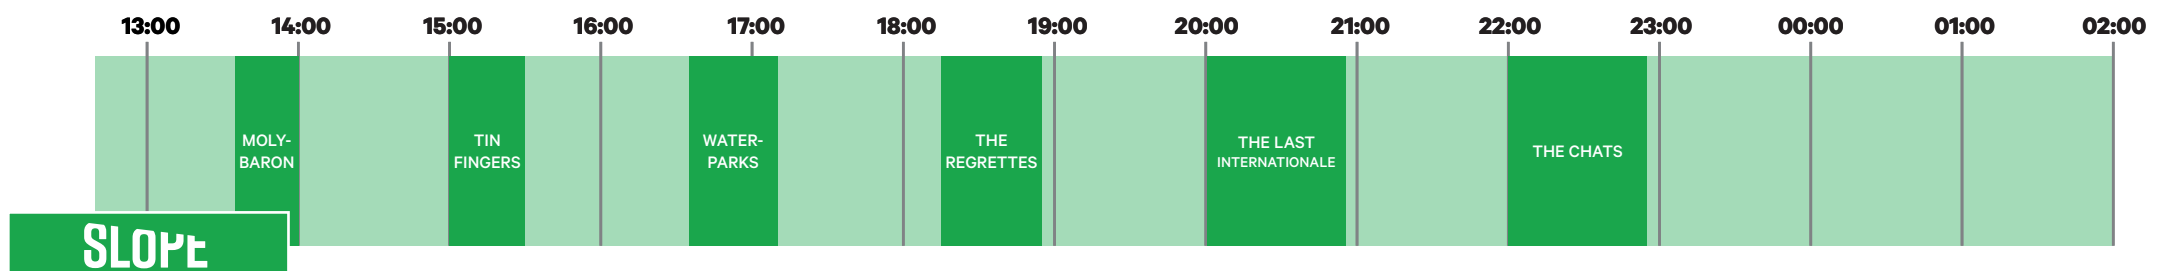

# THURSDAY 30 JUNE

DOORS OPEN AT 12 P.M. (noon) - LINE-UP AND SCHEDULE SUBJECT TO CHANGE

# FRIDAY 1 JULY

DOORS OPEN AT 12 P.M. (noon) - LINE-UP AND SCHEDULE SUBJECT TO CHANGE

# SATURDAY 2 JULY

DOORS OPEN AT 12 P.M. (noon) - LINE-UP AND SCHEDULE SUBJECT TO CHANGE

# SUNDAY 3 JULY

DOORS OPEN AT 12 P.M. (noon) - LINE-UP AND SCHEDULE SUBJECT TO CHANGE