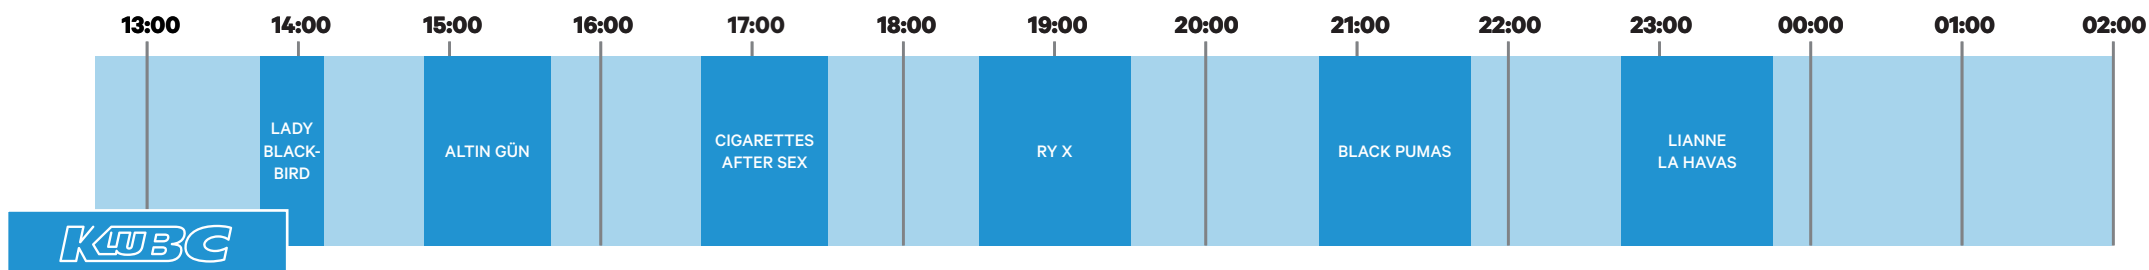

# ROCK 2022 WERCHTER

30 JUNE - 3 JULY  
FESTIVALPARK  
WERCHTER  
BELGIUM

# THURSDAY 30 JUNE

DOORS OPEN AT 12 P.M. (noon) - LINE-UP AND SCHEDULE SUBJECT TO CHANGE

# ROCK 2022 WERCHTER

30 JUNE - 3 JULY  
FESTIVAL PARK  
WERCHTER  
BELGIUM

# SUNDAY 3 JULY

DOORS OPEN AT 12 P.M. (noon) - LINE-UP AND SCHEDULE SUBJECT TO CHANGE