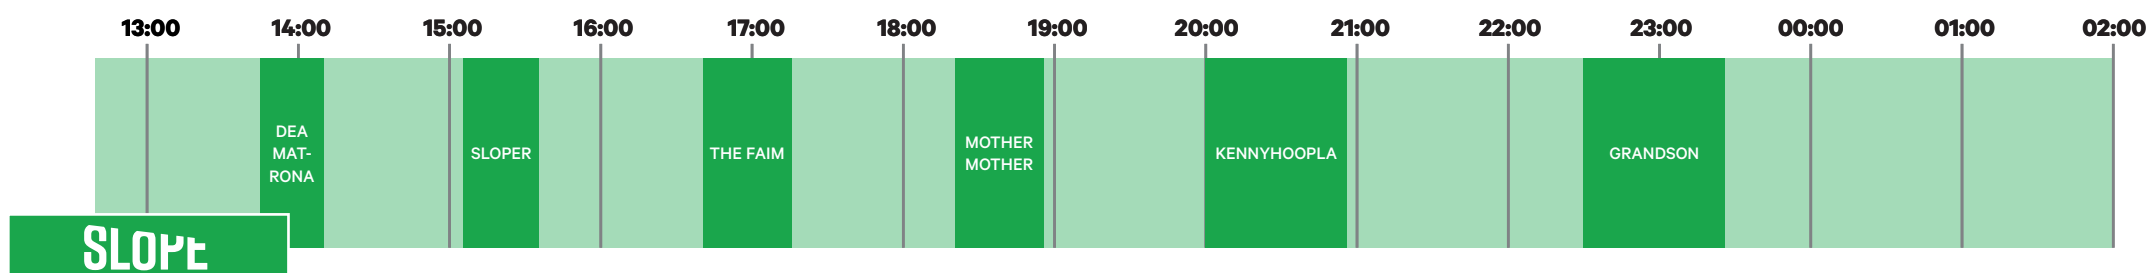

# FRIDAY 1 JULY

DOORS OPEN AT 12 P.M. (noon) - LINE-UP AND SCHEDULE SUBJECT TO CHANGE

# SATURDAY 2 JULY

DOORS OPEN AT 12 P.M. (noon) - LINE-UP AND SCHEDULE SUBJECT TO CHANGE

# SUNDAY 3 JULY

DOORS OPEN AT 12 P.M. (noon) - LINE-UP AND SCHEDULE SUBJECT TO CHANGE